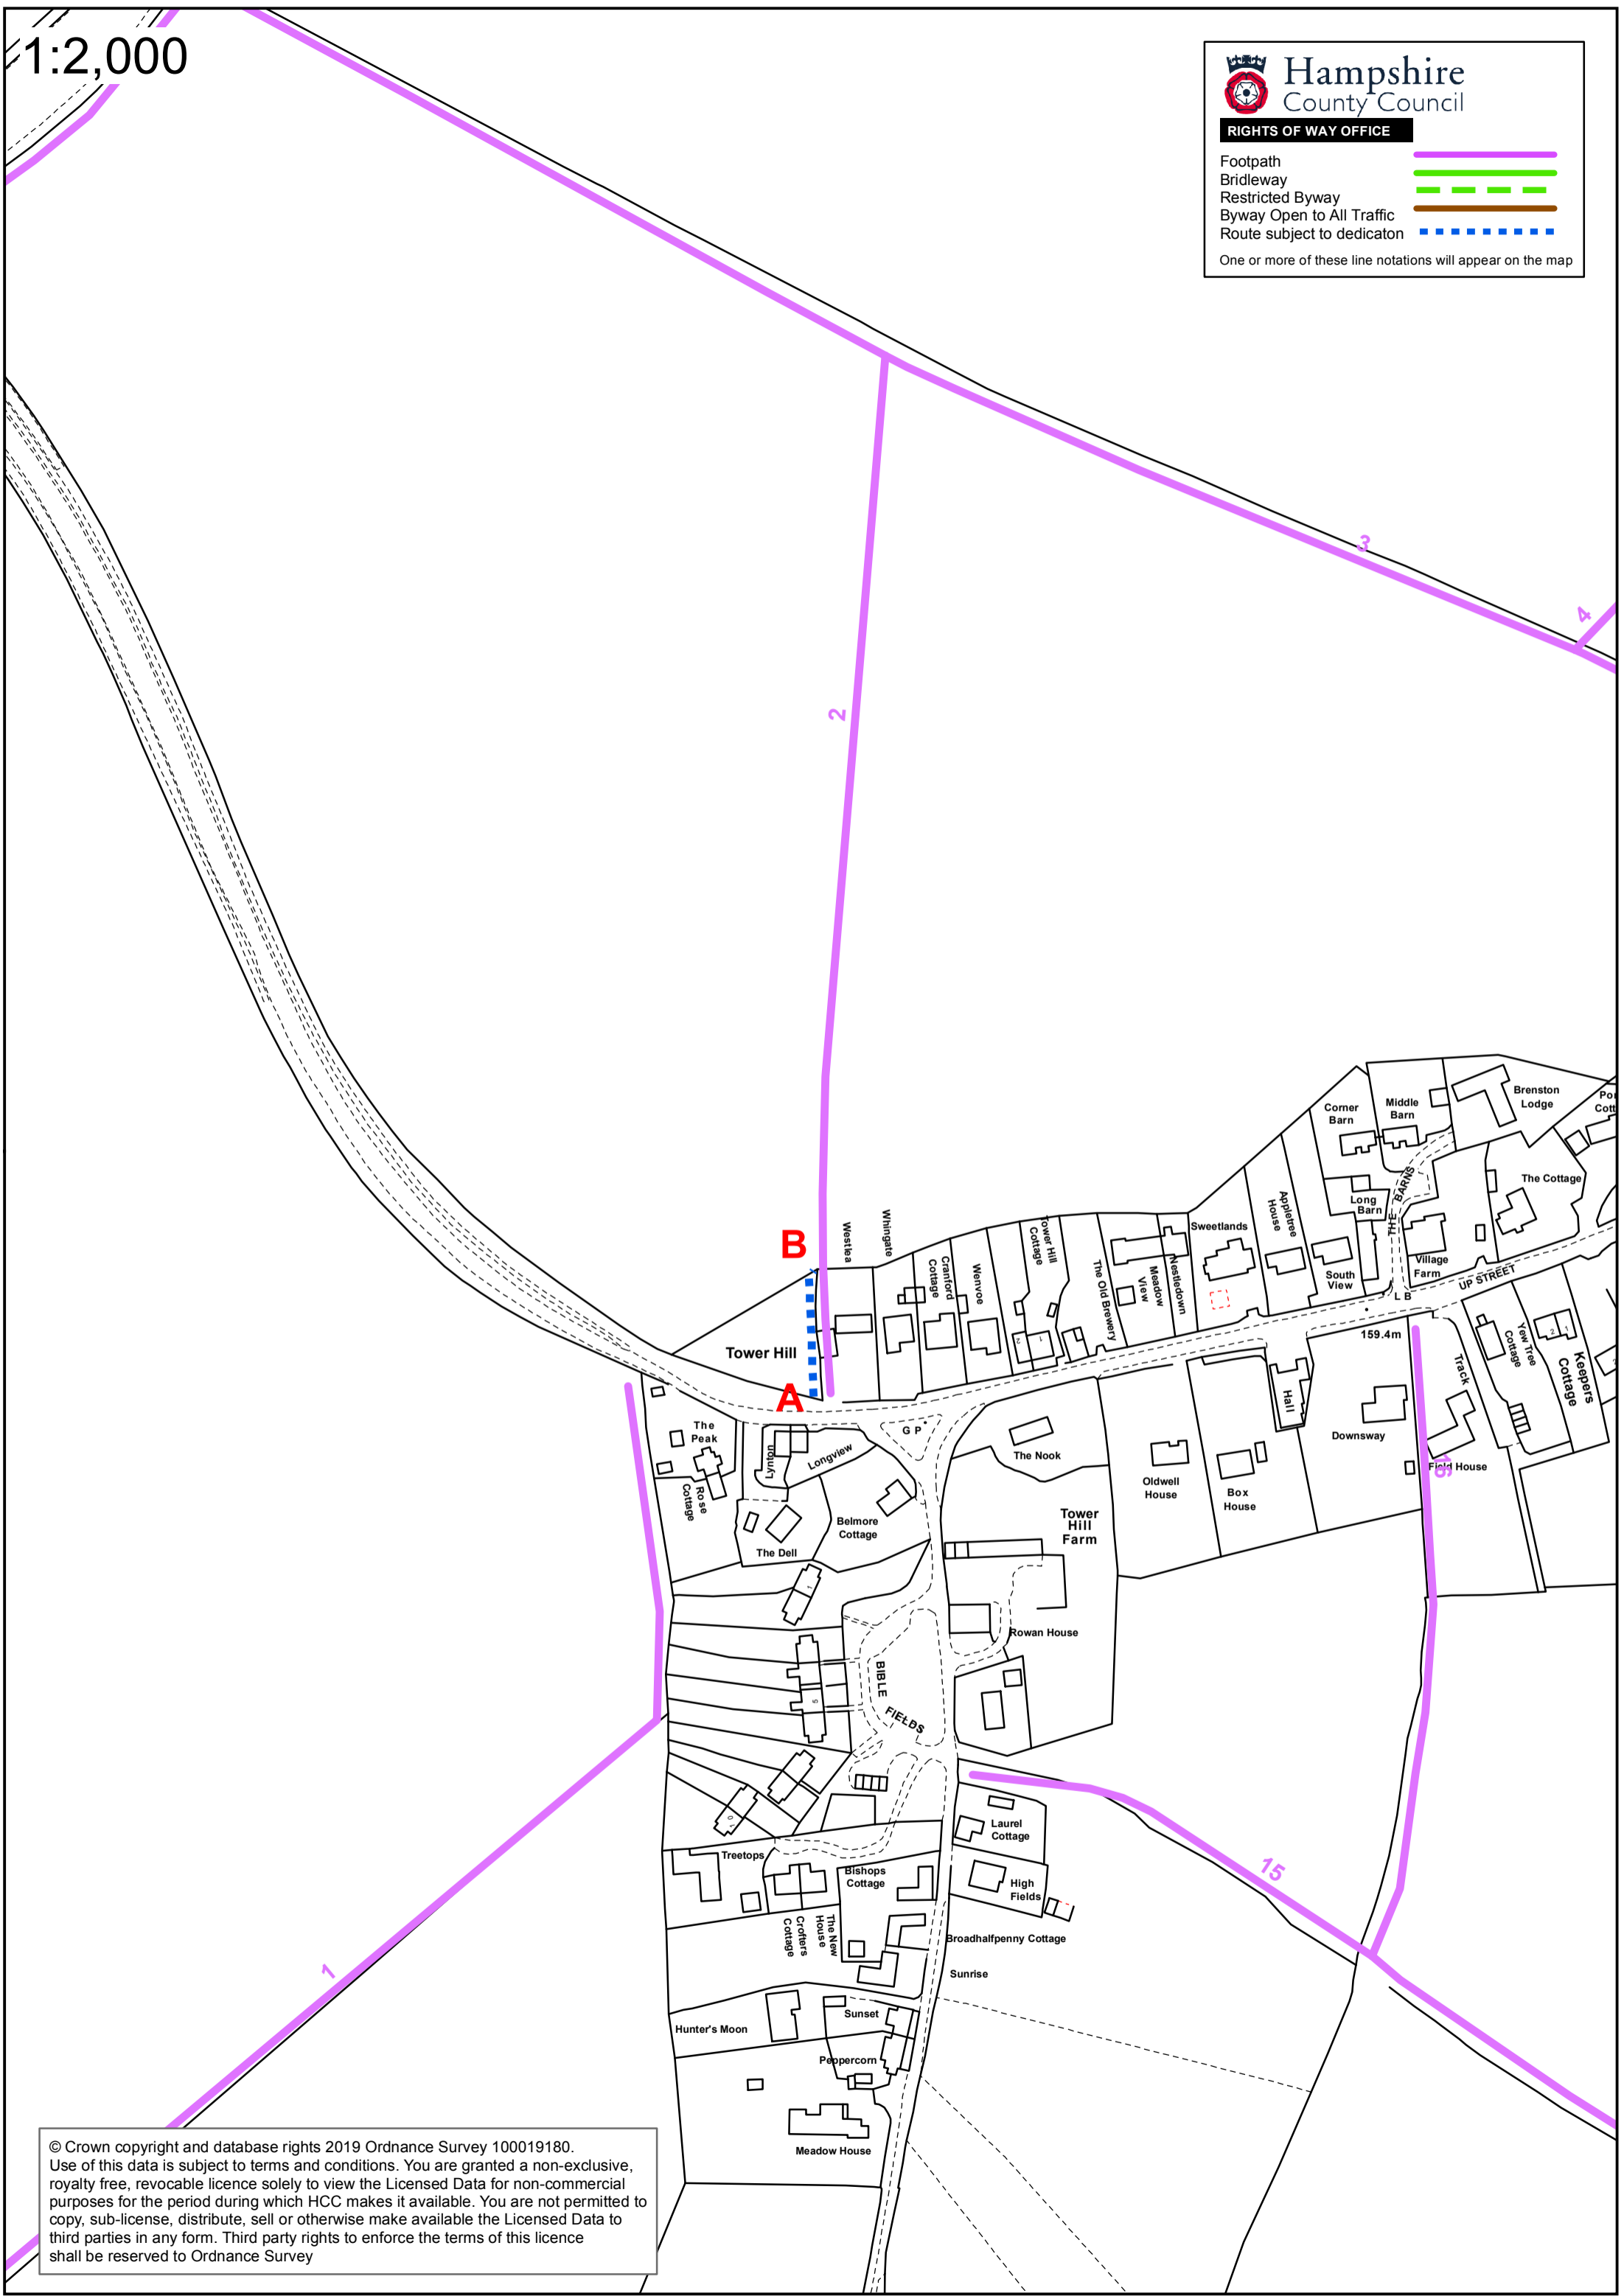

1:2,000

 Hampshire
County Council

RIGHTS OF WAY OFFICE

- Footpath 
- Bridleway 
- Restricted Byway 
- Byway Open to All Traffic 
- Route subject to dedicaton 

One or more of these line notations will appear on the map

© Crown copyright and database rights 2019 Ordnance Survey 100019180.
Use of this data is subject to terms and conditions. You are granted a non-exclusive, royalty free, revocable licence solely to view the Licensed Data for non-commercial purposes for the period during which HCC makes it available. You are not permitted to copy, sub-license, distribute, sell or otherwise make available the Licensed Data to third parties in any form. Third party rights to enforce the terms of this licence shall be reserved to Ordnance Survey